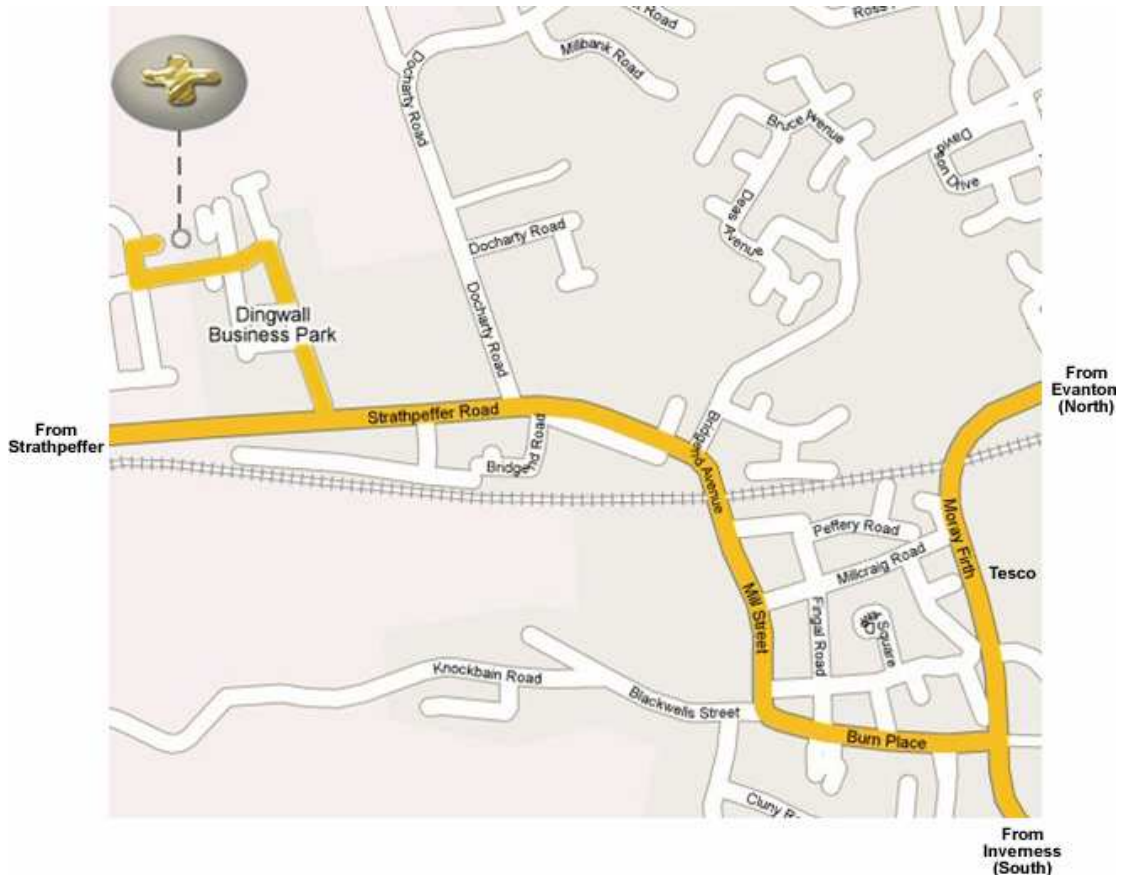

From North (Tain)

- Continue along A9 (signposted Inverness)
- Continue downhill onto a roundabout and take the 2nd exit (right) onto the A9 (signposted Inverness)
- At Ardullie Roundabout take the 2nd exit onto the A862 (signposted Dingwall)
- Continue forward onto the A862. Entering Dingwall
- At traffic signals turn right onto Burn Place - A834 (signposted Strathpeffer, Ullapool)
- Continue along road for 3/4 mile
- Before leaving Dingwall take last right
- Arrive at Dingwall Business Park
- Continue down road and take 3rd left after turning for MacLean Electrical.
- Continue down road and take 2nd right after about 150 metres.